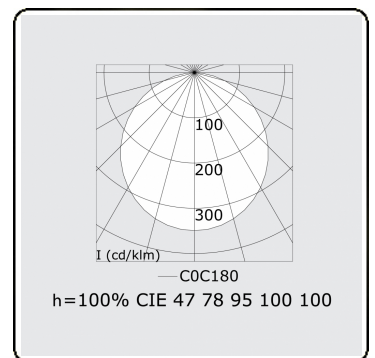

Electric details

Protection class	I
Supply	230V
Control gear box	Current driver 1-10V

Lamp details

Lamptype	LED 3000K
Wattage	50W
Luminaire power	50W
Luminaire luminous flux	4133
Number	1
Lifetime LED module	L80/B10 = 50000h
Color tolerance	MacAdam 3
CRI	>80

Photometric details

UGR	>19
CIE Fluxcode	47 78 95 100 100

Dimensions

A	1200 mm
---	---------

Remarks

Suspended luminaire - Direct - satin - MO - RAL 9005

ENERGY

Verrijgbaar op aanvraag.