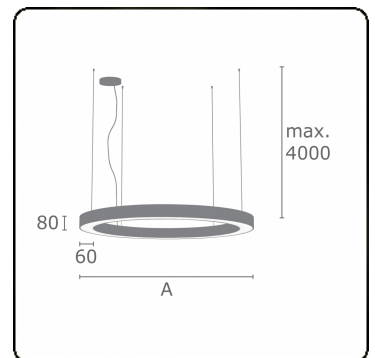

Electric details

Protection class	I
Supply	230V
Control gear box	Current driver 1-10V

Lamp details

Lamptype	LED 4000K
Wattage	66W
Luminaire power	66W
Luminaire luminous flux	5890
Number	1
Lifetime LED module	L80/B10 = 50000h
Color tolerance	MacAdam 3
CRI	>80

Photometric details

UGR	>19
CIE Fluxcode	47 78 95 100 100

Dimensions

A	1500 mm
---	---------

Remarks

Suspended luminaire - Direct - satin - MO - RAL 9005

ENERGY

Verrijgbaar op aanvraag.
Disponible sur demande.
Available on request.
Auf Anfrage.