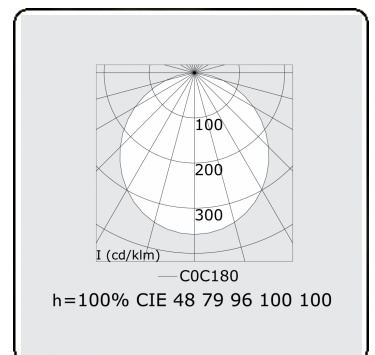

Electric details

Protection class	I
Supply	230V
Control gear box	Current driver 1-10V

Lamp details

Lamptype	LED 4000K
Wattage	87W
Luminaire power	87W
Luminaire luminous flux	6970
Number	1
Lifetime LED module	L80/B10 = 50000h
Color tolerance	MacAdam 3
CRI	>80

Photometric details

UGR	>19
CIE Fluxcode	47 78 95 100 100

Dimensions

A	2000 mm
---	---------

Remarks

Suspended luminaire - Direct - satin - MO - RAL 9005

ENERGY

Verkrijgbaar op aanvraag.