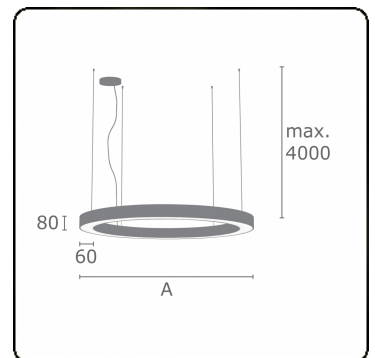

Electric details

Protection class	I
Supply	230V
Control gear box	Current driver 1-10V

Lamp details

Lamptype	LED 4000K
Wattage	87W
Luminaire power	87W
Luminaire luminous flux	6970
Number	1
Lifetime LED module	L80/B10 = 50000h
Color tolerance	MacAdam 3
CRI	>80

Photometric details

UGR	>19
CIE Fluxcode	47 78 95 100 100

Dimensions

A	2000 mm
---	---------

Remarks

Suspended luminaire - Direct - satin - MO - RAL 9005

ENERGY

Verkrijgbaar op aanvraag.