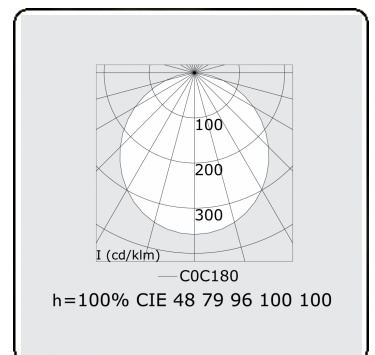

Electric details

Protection class	I
Supply	230V
Control gear box	Current driver 1-10V

Lamp details

Lamptype	LED 4000K
Wattage	137W
Luminaire power	137W
Luminaire luminous flux	11160
Number	1
Lifetime LED module	L80/B10 = 50000h
Color tolerance	MacAdam 3
CRI	>80

Photometric details

UGR	>19
CIE Fluxcode	47 78 95 100 100

Dimensions

A	3000 mm
---	---------

Remarks

Suspended luminaire - Direct - satin - MO - RAL 9005

ENERGY

Verrijgbaar op aanvraag.