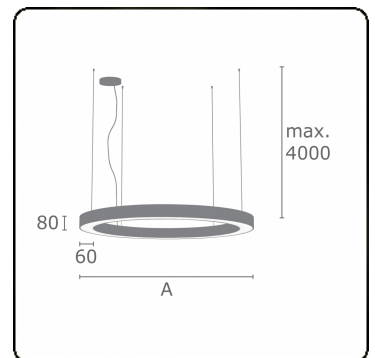

Electric details

Protection class	I
Supply	230V
Control gear box	Current driver 1-10V

Lamp details

Lamptype	LED 4000K
Wattage	137W
Luminaire power	137W
Luminaire luminous flux	11160
Number	1
Lifetime LED module	L80/B10 = 50000h
Color tolerance	MacAdam 3
CRI	>80

Photometric details

UGR	>19
CIE Fluxcode	47 78 95 100 100

Dimensions

A	3000 mm
---	---------

Remarks

Suspended luminaire - Direct - satin - MO - RAL 9005

ENERGY

Verrijgbaar op aanvraag.