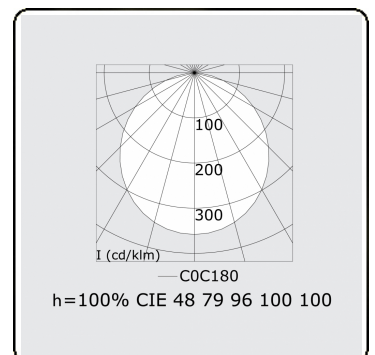

Photometric details

| | |
|--------------|------------------|
| UGR | >19 |
| CIE Fluxcode | 47 78 95 100 100 |

Dimensions

| | |
|---|---------|
| A | 4000 mm |
|---|---------|

Remarks

Suspended luminaire - Direct - satin - MO - RAL 9005