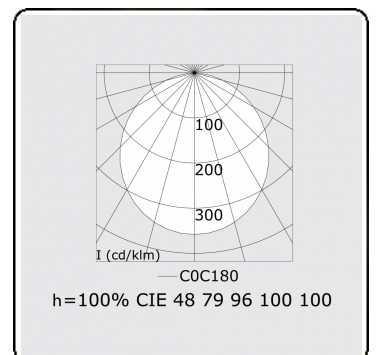

Electric details

Protection class	I
Supply	230V
Control gear box	Current driver 1-10V

Lamp details

Lamptype	LED 4000K
Wattage	272W
Luminaire power	272W
Luminaire luminous flux	22310
Number	1
Lifetime LED module	L80/B10 = 50000h
Color tolerance	MacAdam 3
CRI	>80

Photometric details

UGR	>19
CIE Fluxcode	47 78 95 100 100

Dimensions

A	6000 mm
---	---------

Remarks

Suspended luminaire - Direct - satin - MO - RAL 9005

ENERGY

Verrijgbaar op aanvraag.