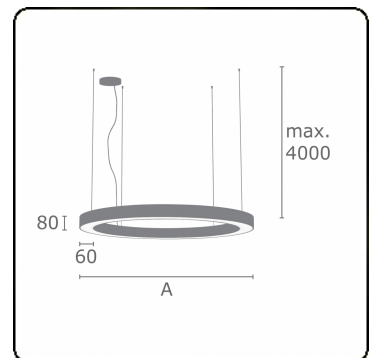

Electric details

Protection class	I
Supply	230V
Control gear box	Current driver 1-10V

Lamp details

Lamptype	LED 4000K
Wattage	272W
Luminaire power	272W
Luminaire luminous flux	22310
Number	1
Lifetime LED module	L80/B10 = 50000h
Color tolerance	MacAdam 3
CRI	>80

Photometric details

UGR	>19
CIE Fluxcode	47 78 95 100 100

Dimensions

A	6000 mm
---	---------

Remarks

Suspended luminaire - Direct - satin - MO - RAL 9005

ENERGY

Verrijgbaar op aanvraag.