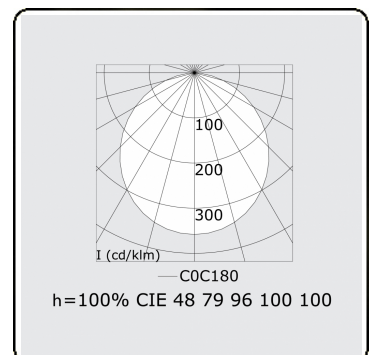

Electric details

Protection class	I
Supply	230V
Control gear box	Power supply DALI

Lamp details

Lamptype	LED 4000K
Wattage	171W
Luminaire power	171W
Luminaire luminous flux	13950
Number	1
Lifetime LED module	L80/B10 = 50000h
Color tolerance	MacAdam 3
CRI	>80

Photometric details

UGR	>19
CIE Fluxcode	47 78 95 100 100

Dimensions

A	4000 mm
---	---------

Remarks

Suspended luminaire - Direct - satin - MO - RAL 9005

ENERGY

Verrijgbaar op aanvraag.