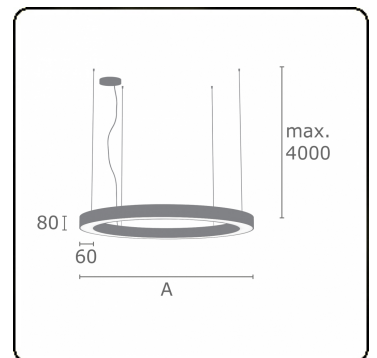

Electric details

Protection class	I
Supply	230V
Control gear box	Power supply touch-dim

Lamp details

Lamptype	LED 4000K
Wattage	66W
Luminaire power	66W
Luminaire luminous flux	5890
Number	1
Lifetime LED module	L80/B10 = 50000h
Color tolerance	MacAdam 3
CRI	>80

Photometric details

UGR	>19
CIE Fluxcode	47 78 95 100 100

Dimensions

A	1500 mm
---	---------

Remarks

Suspended luminaire - Direct - satin - MO - RAL 9005

ENERGY

Verrijgbaar op aanvraag.