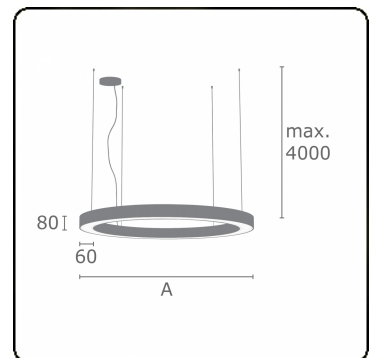

Electric details

Protection class	I
Supply	230V
Control gear box	Power supply touch-dim

Lamp details

Lamptype	LED 4000K
Wattage	66W
Luminaire power	66W
Luminaire luminous flux	5890
Number	1
Lifetime LED module	L80/B10 = 50000h
Color tolerance	MacAdam 3
CRI	>80

Photometric details

UGR	>19
CIE Fluxcode	47 78 95 100 100

Dimensions

A	1500 mm
---	---------

Remarks

Suspended luminaire - Direct - satin - MO - RAL 9005

ENERGY

Verrijgbaar op aanvraag.