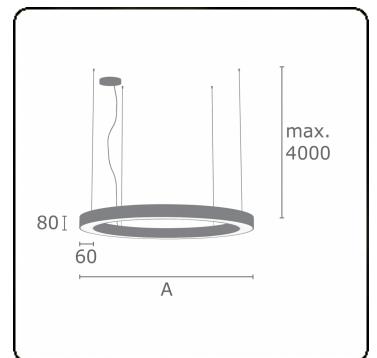

Electric details

Protection class	I
Supply	230V
Control gear box	Power supply touch-dim

Lamp details

Lamptype	LED 3000K
Wattage	137W
Luminaire power	137W
Luminaire luminous flux	10435
Number	1
Lifetime LED module	L80/B10 = 50000h
Color tolerance	MacAdam 3
CRI	>80

Photometric details

UGR	>19
CIE Fluxcode	47 78 95 100 100

Dimensions

A	3000 mm
---	---------

Remarks

Suspended luminaire - Direct - satin - MO - RAL 9005

ENERGY

Verrijgbaar op aanvraag.