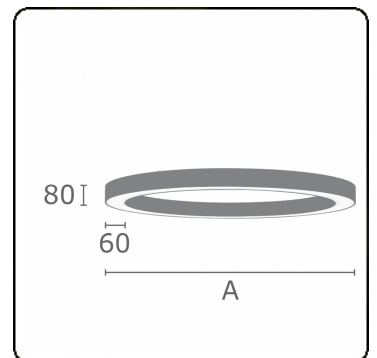

Electric details

Protection class	I
Supply	230V
Control gear box	Power supply touch-dim

Lamp details

Lamptype	LED 3000K
Wattage	39W
Luminaire power	39W
Luminaire luminous flux	3188
Number	1
Lifetime LED module	L80/B10 = 50000h
Color tolerance	MacAdam 3
CRI	>80

Photometric details

UGR	>19
CIE Fluxcode	47 78 95 100 100

Dimensions

A	900 mm
---	--------

Remarks

Ceiling luminaire - Direct - satin - MO - RAL 9005

ENERGY

Verrijgbaar op aanvraag.