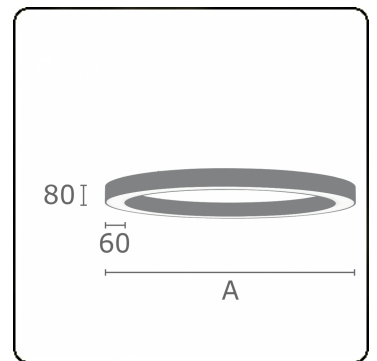

Anilo Direct - satin - MO - RAL 9005
05.49006133-9005

Fixture details

Mounting	Ceiling
Light emission	Direct
Fitting cover	Opal diffuser
Protection rate	IP 20
Housing	Aluminium
Finish	RAL 9005 Jet black
Certificates	CE, ISO 9001

Electric details

Protection class	I
Supply	230V
Control gear box	Power supply touch-dim

Lamp details

Lamptype	LED 3000K
Wattage	66W
Luminaire power	66W
Luminaire luminous flux	5507
Number	1
Lifetime LED module	L80/B10 = 50000h
Color tolerance	MacAdam 3
CRI	>80

Photometric details

UGR	>19
CIE Fluxcode	47 78 95 100 100

Dimensions

A	1500 mm
---	---------

Remarks

Ceiling luminaire - Direct - satin - MO - RAL 9005

ENERGY

Verrijgbaar op aanvraag.