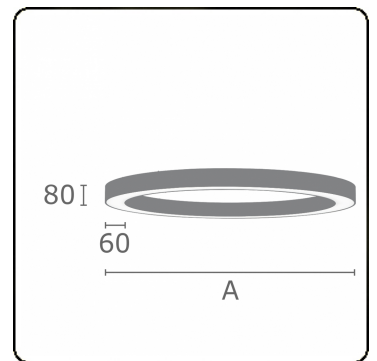

**Electric details**

Protection class	I
Supply	230V
Control gear box	Power supply touch-dim

**Lamp details**

Lamptype	LED 3000K
Wattage	87W
Luminaire power	87W
Luminaire luminous flux	6517
Number	1
Lifetime LED module	L80/B10 = 50000h
Color tolerance	MacAdam 3
CRI	>80

**Photometric details**

UGR	>19
CIE Fluxcode	47 78 95 100 100

**Dimensions**

A	2000 mm
---	---------

**Remarks**

Ceiling luminaire - Direct - satin - MO - RAL 9005

**ENERGY**

Verrijgbaar op aanvraag.