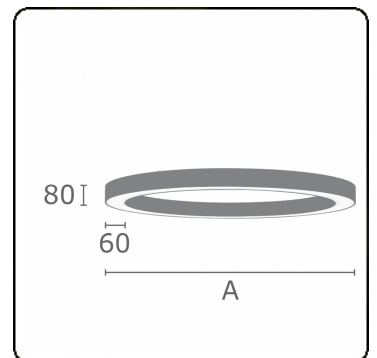

Electric details

Protection class	I
Supply	230V
Control gear box	Power supply touch-dim

Lamp details

Lamptype	LED 4000K
Wattage	87W
Luminaire power	87W
Luminaire luminous flux	6970
Number	1
Lifetime LED module	L80/B10 = 50000h
Color tolerance	MacAdam 3
CRI	>80

Photometric details

UGR	>19
CIE Fluxcode	47 78 95 100 100

Dimensions

A	2000 mm
---	---------

Remarks

Ceiling luminaire - Direct - satin - MO - RAL 9005

ENERGY

Verrijgbaar op aanvraag.