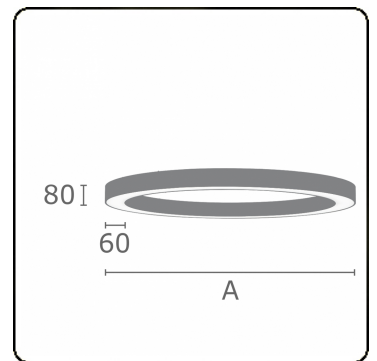

**Electric details**

Protection class	I
Supply	230V
Control gear box	Power supply touch-dim

**Lamp details**

Lamptype	LED 4000K
Wattage	87W
Luminaire power	87W
Luminaire luminous flux	6970
Number	1
Lifetime LED module	L80/B10 = 50000h
Color tolerance	MacAdam 3
CRI	>80

**Photometric details**

UGR	>19
CIE Fluxcode	47 78 95 100 100

**Dimensions**

A	2000 mm
---	---------

**Remarks**

Ceiling luminaire - Direct - satin - MO - RAL 9005

**ENERGY**

Verrijgbaar op aanvraag.