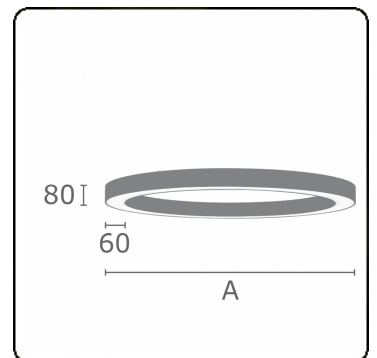

Electric details

Protection class	I
Supply	230V
Control gear box	Power supply touch-dim

Lamp details

Lamptype	LED 4000K
Wattage	112W
Luminaire power	112W
Luminaire luminous flux	9060
Number	1
Lifetime LED module	L80/B10 = 50000h
Color tolerance	MacAdam 3
CRI	>80

Photometric details

UGR	>19
CIE Fluxcode	47 78 95 100 100

Dimensions

A	2500 mm
---	---------

Remarks

Ceiling luminaire - Direct - satin - MO - RAL 9005

ENERGY

Verrijgbaar op aanvraag.