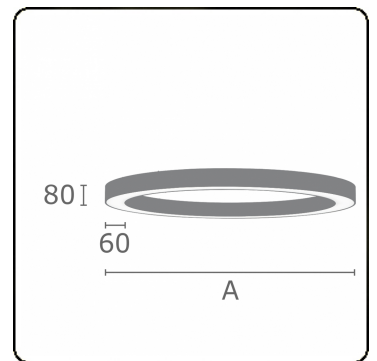

Electric details

Protection class	I
Supply	230V
Control gear box	Power supply touch-dim

Lamp details

Lamptype	LED 3000K
Wattage	137W
Luminaire power	137W
Luminaire luminous flux	10435
Number	1
Lifetime LED module	L80/B10 = 50000h
Color tolerance	MacAdam 3
CRI	>80

Photometric details

UGR	>19
CIE Fluxcode	47 78 95 100 100

Dimensions

A	3000 mm
---	---------

Remarks

Ceiling luminaire - Direct - satin - MO - RAL 9005

ENERGY

Verrijgbaar op aanvraag.