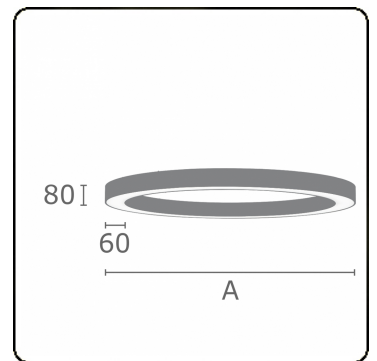

**Electric details**

Protection class	I
Supply	230V
Control gear box	Power supply touch-dim

**Lamp details**

Lamptype	LED 3000K
Wattage	171W
Luminaire power	171W
Luminaire luminous flux	13043
Number	1
Lifetime LED module	L80/B10 = 50000h
Color tolerance	MacAdam 3
CRI	>80

**Photometric details**

UGR	>19
CIE Fluxcode	47 78 95 100 100

**Dimensions**

A	4000 mm
---	---------

**Remarks**

Ceiling luminaire - Direct - satin - MO - RAL 9005

**ENERGY**

Verrijgbaar op aanvraag.