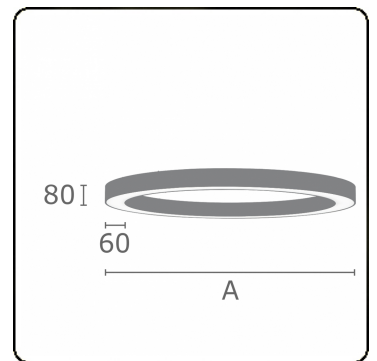

**Electric details**

Protection class	I
Supply	230V
Control gear box	Power supply touch-dim

**Lamp details**

Lamptype	LED 3000K
Wattage	221W
Luminaire power	221W
Luminaire luminous flux	16952
Number	1
Lifetime LED module	L80/B10 = 50000h
Color tolerance	MacAdam 3
CRI	>80

**Photometric details**

UGR	>19
CIE Fluxcode	47 78 95 100 100

**Dimensions**

A	5000 mm
---	---------

**Remarks**

Ceiling luminaire - Direct - satin - MO - RAL 9005

**ENERGY**

Verrijgbaar op aanvraag.