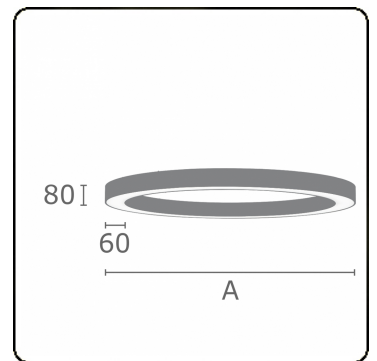

Electric details

Protection class	I
Supply	230V
Control gear box	Power supply touch-dim

Lamp details

Lamptype	LED 4000K
Wattage	272W
Luminaire power	272W
Luminaire luminous flux	22310
Number	1
Lifetime LED module	L80/B10 = 50000h
Color tolerance	MacAdam 3
CRI	>80

Photometric details

UGR	>19
CIE Fluxcode	47 78 95 100 100

Dimensions

A	6000 mm
---	---------

Remarks

Ceiling luminaire - Direct - satin - MO - RAL 9005

ENERGY

Verrijgbaar op aanvraag.