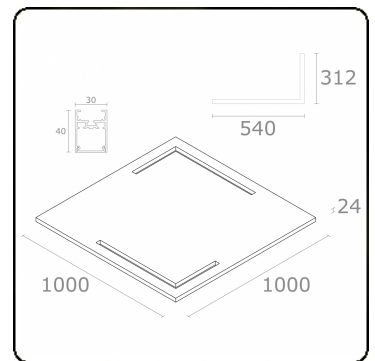

Plato 0 Direct - satin - HO 150mA - Anthracite grey
31.13004534-7916

Fixture details

Mounting	Pendant
Light emission	Direct
Fitting cover	satin diffusor
Protection rate	IP 20
Housing	Aluminium/PET
Finish	7916 = Anthracite grey panel and profile
Certificates	CE, ISO 9001

Electric details

Protection class	I
Supply	230V
Control gear box	Current driver DALI/TD

Lamp details

Lamptype	LED 4000K
Wattage	3,2W
Gross luminous flux	4020
Luminaire power	21,1W
Number	6
Lifetime LED module	L80/B10 > 72000h
Color tolerance	MacAdam 3
CRI	80

Photometric details

UGR	>19
CIE Fluxcode	50 80 96 100 67

ENERGY

A ▶
B ▶ Verkrijgbaar op aanvraag.
C ▶ Disponible sur demande.
D ▶
E ▶ Available on request.
F ▶ Auf Anfrage.
G ▶

WXYZ
kWh/1000h

MULTILINE® 2019/2015