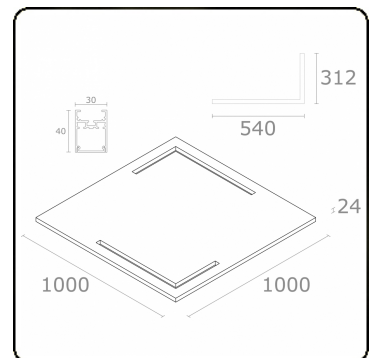

Plato 0 Direct - satin - HO 150mA - Anthracite grey
31.13004534-7916

Fixture details

Mounting	Pendant
Light emission	Direct
Fitting cover	satin diffusor
Protection rate	IP 20
Housing	Aluminium/PET
Finish	7916 = Anthracite grey panel and profile
Certificates	CE, ISO 9001

Electric details

Protection class	I
Supply	230V
Control gear box	Current driver DALI/TD

Lamp details

Lamptype	LED 4000K
Wattage	3,2W
Gross luminous flux	4020
Luminaire power	21,1W
Number	6
Lifetime LED module	L80/B10 > 72000h
Color tolerance	MacAdam 3
CRI	80

Photometric details

UGR	>19
CIE Fluxcode	50 80 96 100 67

ENERGY

Verrijgbaar op aanvraag.

Disponible sur demande.

Available on request.

Auf Anfrage.

WXYZ
kWh/1000h

MULTILINE®

2019/2015