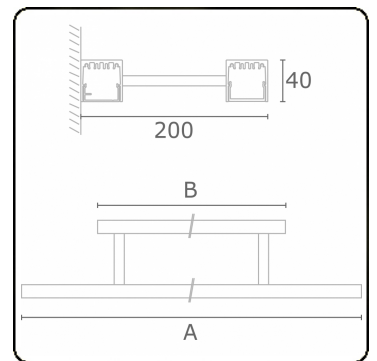

Electric details

Protection class	I
Supply	230V
Control gear box	Current driver

Lamp details

Lamptype	LED 3000K
Wattage	3,2W
Gross luminous flux	1920
Luminaire power	10,6W
Number	3
Lifetime LED module	L80/B10 > 72000h
Color tolerance	MacAdam 3
CRI	80

Photometric details

UGR	>19
CIE Fluxcode	49 80 96 100 66

Dimensions

A	874 mm
B	700 mm

ENERGY

Verrijgbaar op aanvraag.

Disponible sur demande.

Available on request.