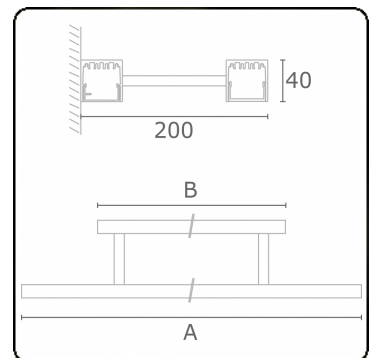

Electric details

Protection class	I
Supply	230V
Control gear box	Current driver

Lamp details

Lamptype	LED 4000K
Wattage	3,2W
Gross luminous flux	2010
Luminaire power	10,6W
Number	3
Lifetime LED module	L80/B10 > 72000h
Color tolerance	MacAdam 3
CRI	80

Photometric details

UGR	>19
CIE Fluxcode	49 80 96 100 66

Dimensions

A	874 mm
B	700 mm

ENERGY

Verrijgbaar op aanvraag.

Disponible sur demande.

Available on request.