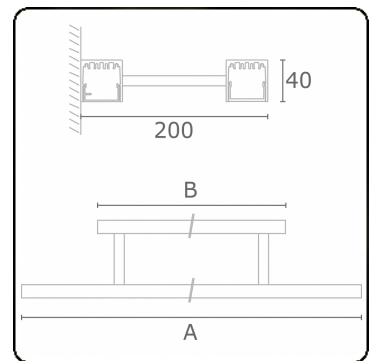

Electric details

Protection class	I
Supply	230V
Control gear box	Current driver

Lamp details

Lamptype	LED 3000K
Wattage	3,2W
Gross luminous flux	2560
Luminaire power	14,1W
Number	4
Lifetime LED module	L80/B10 > 72000h
Color tolerance	MacAdam 3
CRI	80

Photometric details

UGR	>19
CIE Fluxcode	49 80 96 100 66

Dimensions

A	1154 mm
B	700 mm

ENERGY

Verrijgbaar op aanvraag.

Disponible sur demande.

Available on request.