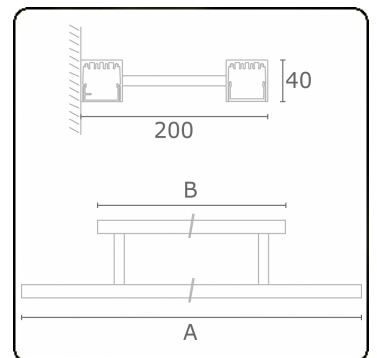

Electric details

Protection class	I
Supply	230V
Control gear box	Current driver

Lamp details

Lamptype	LED 4000K
Wattage	3,2W
Gross luminous flux	2680
Luminaire power	14,1W
Number	4
Lifetime LED module	L80/B10 > 72000h
Color tolerance	MacAdam 3
CRI	80

Photometric details

UGR	>19
CIE Fluxcode	49 80 96 100 66

Dimensions

A	1154 mm
B	700 mm

ENERGY

Verrijgbaar op aanvraag.

Disponible sur demande.

Available on request.