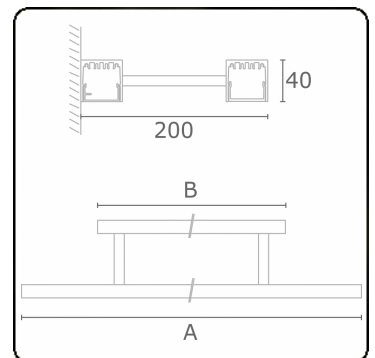

Electric details

Protection class	I
Supply	230V
Control gear box	Current driver DALI/TD

Lamp details

Lamptype	LED 3000K
Wattage	3,2W
Gross luminous flux	1920
Luminaire power	10,6W
Number	3
Lifetime LED module	L80/B10 > 72000h
Color tolerance	MacAdam 3
CRI	80

Photometric details

UGR	>19
CIE Fluxcode	49 80 96 100 66

Dimensions

A	874 mm
B	700 mm

ENERGY

Verrijgbaar op aanvraag.

Disponible sur demande.

Available on request.