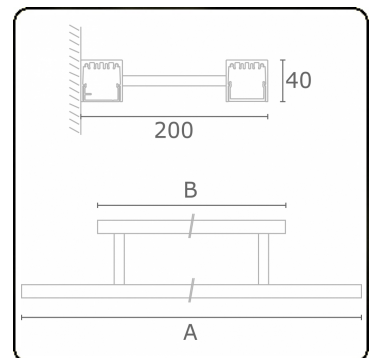

Electric details

Protection class	I
Supply	230V
Control gear box	Current driver DALI/TD

Lamp details

Lamptype	LED 4000K
Wattage	3,2W
Gross luminous flux	2010
Luminaire power	10,6W
Number	3
Lifetime LED module	L80/B10 > 72000h
Color tolerance	MacAdam 3
CRI	80

Photometric details

UGR	>19
CIE Fluxcode	49 80 96 100 66

Dimensions

A	874 mm
B	700 mm

ENERGY

Verrijgbaar op aanvraag.

Disponible sur demande.

Available on request.