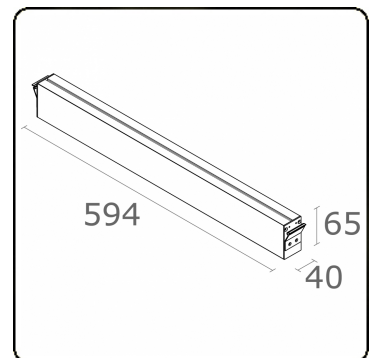

Maze - I - Surface-mounted - satin - HO 150mA - RAL
05.18004524-9999

Fixture details

Mounting	Ceiling
Light emission	Direct
Fitting cover	satin diffusor
Protection rate	IP 20
Housing	Aluminium
Finish	RAL colour at your choice
Certificates	CE, ISO 9001

Electric details

Protection class	I
Supply	230V
Control gear box	Power supply DALI - 1 supply point

Lamp details

Lamptype	LED 4000K
Wattage	3,2W
Gross luminous flux	1340
Luminaire power	7W
Number	2
Lifetime LED module	L80/B10 > 72000h
Color tolerance	MacAdam 3
CRI	80

Photometric details

CIE Fluxcode	49 80 96 100 66

ENERGY

Verrijgbaar op aanvraag.

Disponible sur demande.

Available on request.

Auf Anfrage.

WXYZ
kWh/1000h

MULTILINE® 2019/2015