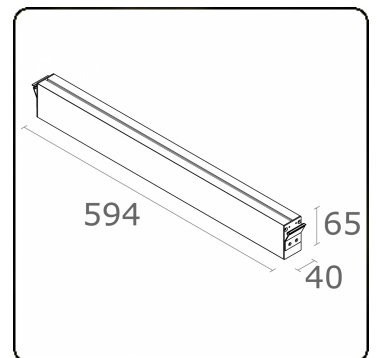

Maze - I - Surface-mounted - satin - HO 150mA - RAL
05.18007524-9999

Fixture details

Mounting	Ceiling
Light emission	Direct
Fitting cover	satin diffusor
Protection rate	IP 20
Housing	Aluminium
Finish	RAL colour at your choice
Certificates	CE, ISO 9001

Electric details

Protection class	I
Supply	230V
Control gear box	Power supply DALI - 2 supply points

Lamp details

Lamptype	LED 4000K
Wattage	3,2W
Gross luminous flux	1340
Luminaire power	7W
Number	2
Lifetime LED module	L80/B10 > 72000h
Color tolerance	MacAdam 3
CRI	80

Photometric details

CIE Fluxcode	49 80 96 100 66

ENERGY

Verkrijgbaar op aanvraag.

Disponible sur demande.

Available on request.

Auf Anfrage.

WXYZ
kWh/1000h

MULTILINE® 2019/2015