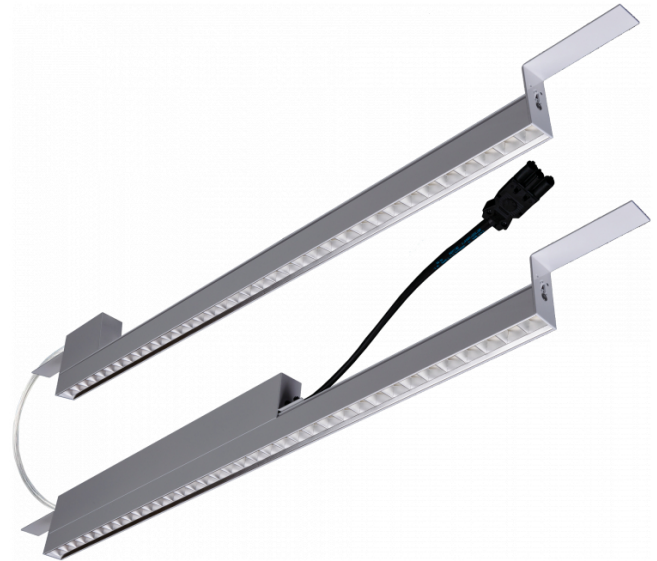

Rekta 30 SAPP - VDT - LO 400mA - 2 luminaires - RAL
07.23124174-9999

Fixture details

Mounting	Ceiling recessed
Light emission	Direct
Fitting cover	VDT louvre
Protection rate	IP 20
Housing	Aluminium
Finish	RAL colour at your choice
Certificates	CE, ISO 9001

Electric details

Protection class	I
Supply	230V
Control gear box	Current driver DALI/TD

Lamp details

Lamptype	LED 4000K
Wattage	4,4W
Gross luminous flux	2 x 6055
Luminaire power	68,6W
Number	2 x 7
Lifetime LED module	L80/B10 > 72000h
Color tolerance	MacAdam 3
CRI	>80

Photometric details

UGR	16,5/17,5
CIE Fluxcode	90 99 100 100 68

Dimensions

A	1964 mm
---	---------

Remarks

VDT louvre 400mA 2 luminaires

ENERGY

Verrijgbaar op aanvraag.