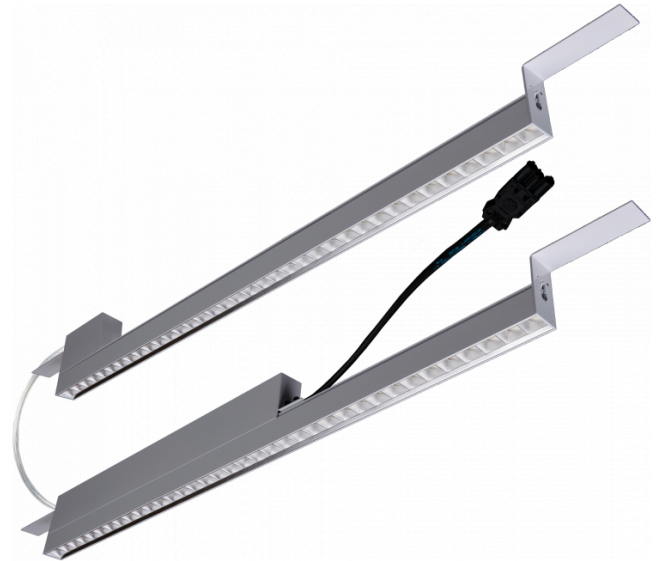

Rekta 30 SAPP - VDT - LO 400mA - 2 luminaires - RAL
07.23124174-9999

Fixture details

Mounting	Ceiling recessed
Light emission	Direct
Fitting cover	VDT louvre
Protection rate	IP 20
Housing	Aluminium
Finish	RAL colour at your choice
Certificates	CE, ISO 9001

Electric details

Protection class	I
Supply	230V
Control gear box	Current driver DALI/TD

Lamp details

Lamptype	LED 4000K
Wattage	4,5W
Gross luminous flux	2 x 5740
Luminaire power	69,3W
Number	2 x 7
Lifetime LED module	L80/B10 > 72000h
Color tolerance	MacAdam 3
CRI	>80

Photometric details

UGR	16,5/17,5
CIE Fluxcode	90 99 100 100 68

Dimensions

A	1964 mm
---	---------

Remarks

VDT louvre 400mA 2 luminaires

ENERGY

Verrijgbaar op aanvraag.