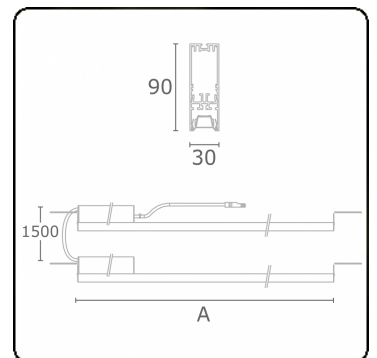

Electric details

Protection class	I
Supply	230V
Control gear box	Current driver DALI/TD

Lamp details

Lamptype	LED 4000K
Wattage	4,5W
Gross luminous flux	2 x 6560
Luminaire power	79,2W
Number	2 x 8
Lifetime LED module	L80/B10 > 72000h
Color tolerance	MacAdam 3
CRI	>80

Photometric details

UGR	16,5/17,5
CIE Fluxcode	90 99 100 100 68

Dimensions

A	2244 mm
---	---------

Remarks

VDT louvre 400mA 2 luminaires

ENERGY

Verrijgbaar op aanvraag.