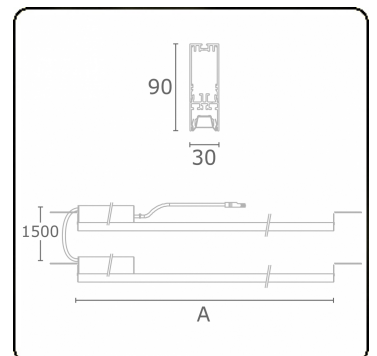

Electric details

Protection class	I
Supply	230V
Control gear box	Current driver DALI/TD

Lamp details

Lamptype	LED 3000K
Wattage	5,7W
Gross luminous flux	2 x 7600
Luminaire power	100,3W
Number	2 x 8
Lifetime LED module	L80/B10 > 72000h
Color tolerance	MacAdam 3
CRI	>80

Photometric details

UGR	17,0/18,2
CIE Fluxcode	90 99 100 100 68

Dimensions

A	2244 mm
---	---------

Remarks

VDT louvre 500mA

ENERGY

Verrijgbaar op aanvraag.