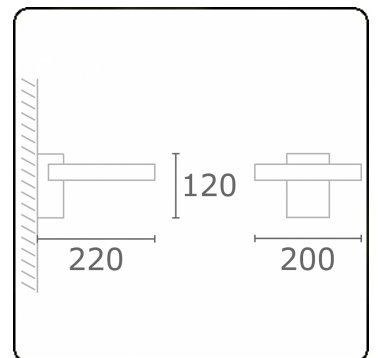

Photometric details

CIE Fluxcode	12 35 66 50 100

ENERGY

Verkrijgbaar op aanvraag.

Disponible sur demande.

Available on request.

Auf Anfrage.

WXYZ
kWh/1000h

MULTILINE®

2019/2015