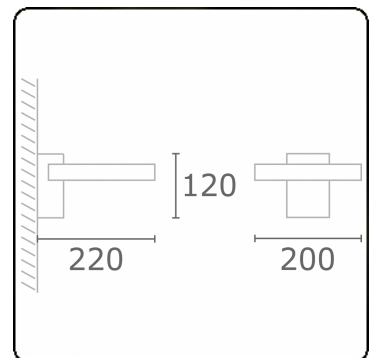

Photometric details

CIE Fluxcode	12 35 66 50 100

ENERGY

Verkrijgbaar op aanvraag.

Disponible sur demande.

Available on request.

Auf Anfrage.

WXYZ
kWh/1000h

MULTILINE®

2019/2015