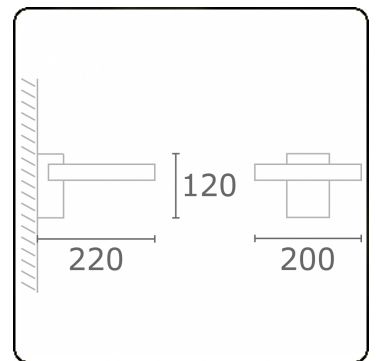

Photometric details

CIE Fluxcode	12 35 66 50 100

This luminaire contains built-in LED lamps.

The lamps cannot be changed in the luminaire.

MULTILINE®

35.16005-9906

874/2012