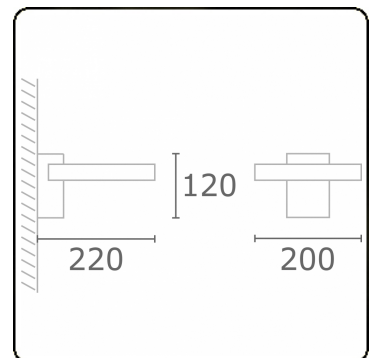

Photometric details

CIE Fluxcode	12 35 66 50 100

ENERGY

Verkrijgbaar op aanvraag.

Disponible sur demande.

Available on request.

Auf Anfrage.

WXYZ
kWh/1000h

MULTILINE®

2019/2015