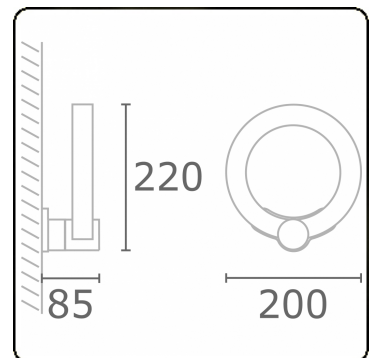

Annoo 2.1
35.16010-9905

Fixture details

Mounting	Wall
Light emission	Diffus
Fitting cover	satin diffusor
Protection rate	IP 65
Housing	Aluminium
Finish	RAL 9011 graphite black textured
Certificates	CE, ISO 9001

Electric details

Protection class	I
Supply	230V

Lamp details

Lamptype	LED 3000K
Wattage	10W
Luminaire power	10W
Luminaire luminous flux	460
Number	1
Lifetime LED module	L80/B10 = 50000h
Color tolerance	MacAdam 3
CRI	80

Photometric details

CIE Fluxcode	12 35 66 50 100
--------------	-----------------

ENERGY

Verrijgbaar op aanvraag.

Disponible sur demande.

Available on request.

Auf Anfrage.

WXYZ
kWh/1000h