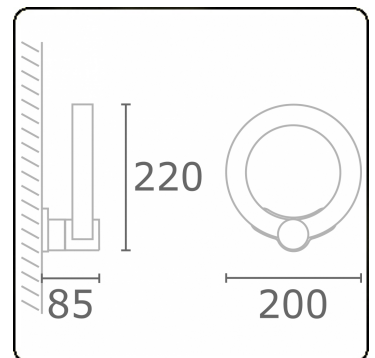

Photometric details

CIE Fluxcode	12 35 66 50 100

This luminaire contains built-in LED lamps.

The lamps cannot be changed in the luminaire.

MULTILINE®

35.16010-9906

874/2012