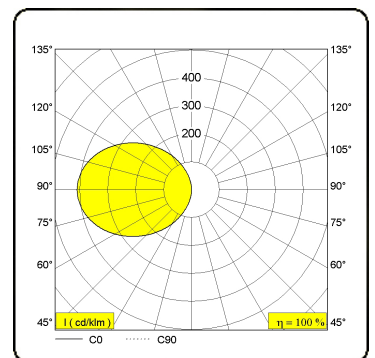

Photometric details

CIE Fluxcode	12 35 66 50 100

This luminaire contains built-in LED lamps.

The lamps cannot be changed in the luminaire.

MULTILINE®

35.16010-9906

874/2012