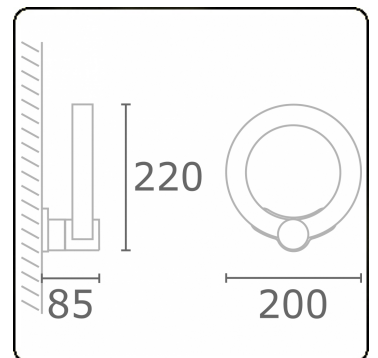

Photometric details

CIE Fluxcode	12 35 66 50 100

ENERGY

Verrijgbaar op aanvraag.

Disponible sur demande.

Available on request.

Auf Anfrage.

WXYZ
kWh/1000h

MULTILINE®

2019/2015