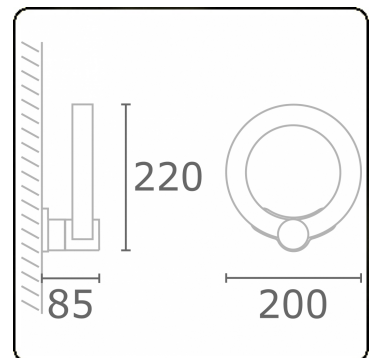

Annoo 2.2
35.16011-9905

Fixture details

| | |
|-----------------|----------------------------------|
| Mounting | Wall |
| Light emission | Diffus |
| Fitting cover | satin diffusor |
| Protection rate | IP 65 |
| Housing | Aluminium |
| Finish | RAL 9011 graphite black textured |
| Certificates | CE, ISO 9001 |

Electric details

| | |
|------------------|------|
| Protection class | I |
| Supply | 230V |

Lamp details

| | |
|-------------------------|------------------|
| Lamptype | LED 3000K |
| Wattage | 10W |
| Luminaire power | 10W |
| Luminaire luminous flux | 460 |
| Number | 1 |
| Lifetime LED module | L80/B10 = 50000h |
| Color tolerance | MacAdam 3 |
| CRI | 80 |

Photometric details

| | |
|--------------|-----------------|
| CIE Fluxcode | 12 35 66 50 100 |
|--------------|-----------------|

ENERGY

Verrijgbaar op aanvraag.

Disponible sur demande.

Available on request.