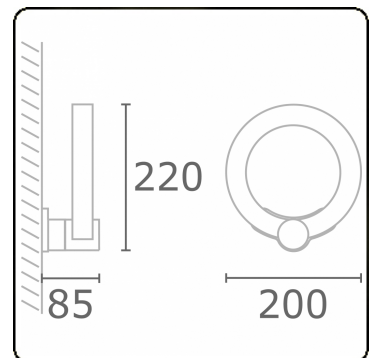

Photometric details

CIE Fluxcode	12 35 66 50 100

This luminaire contains built-in LED lamps.

The lamps cannot be changed in the luminaire.

MULTILINE®

35.16011-9906

874/2012