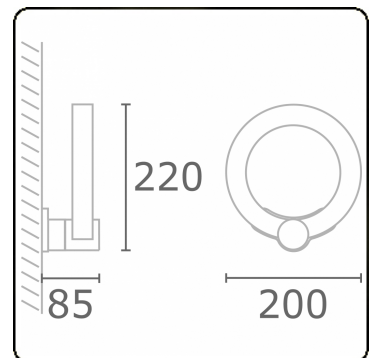

Annoo 2.2
35.16011-9910

Fixture details

Mounting	Wall
Light emission	Diffus
Fitting cover	satin diffusor
Protection rate	IP 65
Housing	Aluminium
Finish	RAL 9016 traffic white textured
Certificates	CE, ISO 9001

Electric details

Protection class	I
Supply	230V

Lamp details

Lamptype	LED 3000K
Wattage	10W
Luminaire power	10W
Luminaire luminous flux	460
Number	1
Lifetime LED module	L80/B10 = 50000h
Color tolerance	MacAdam 3
CRI	80

Photometric details

CIE Fluxcode	12 35 66 50 100
--------------	-----------------

ENERGY

Verrijgbaar op aanvraag.

Disponible sur demande.

Available on request.

Auf Anfrage.

WXYZ
kWh/1000h