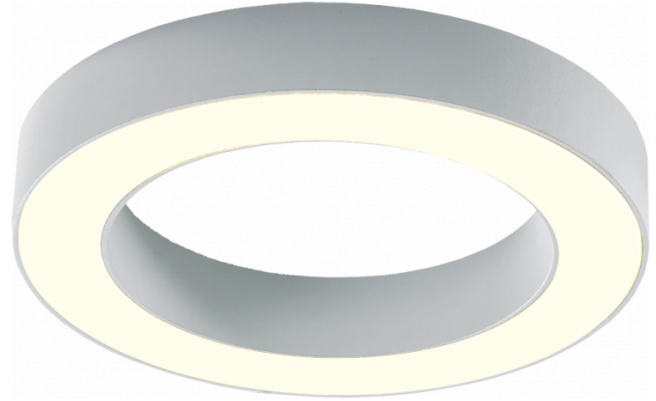

Annoo 3.1
35.16015-9905

Fixture details

Mounting	Wall
Light emission	Diffus
Fitting cover	satin diffusor
Protection rate	IP 65
Housing	Aluminium
Finish	RAL 9011 graphite black textured
Certificates	CE, ISO 9001

Electric details

Protection class	I
Supply	230V

Lamp details

Lamptype	LED 3000K
Wattage	10W
Luminaire power	10W
Luminaire luminous flux	460
Number	1
Lifetime LED module	L80/B10 = 50000h
Color tolerance	MacAdam 3
CRI	80