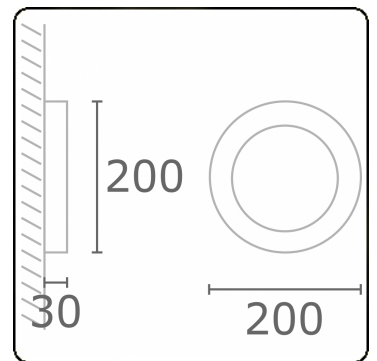

Annoo 3.1
35.16015-9905

Fixture details

Mounting	Wall
Light emission	Diffus
Fitting cover	satin diffusor
Protection rate	IP 65
Housing	Aluminium
Finish	RAL 9011 graphite black textured
Certificates	CE, ISO 9001

Electric details

Protection class	I
Supply	230V

Lamp details

Lamptype	LED 3000K
Wattage	10W
Luminaire power	10W
Luminaire luminous flux	460
Number	1
Lifetime LED module	L80/B10 = 50000h
Color tolerance	MacAdam 3
CRI	80

Photometric details

CIE Fluxcode	12 35 66 50 100
--------------	-----------------

ENERGY

Verkrijgbaar op aanvraag.

Disponible sur demande.

Available on request.

Auf Anfrage.

WXYZ
kWh/1000h