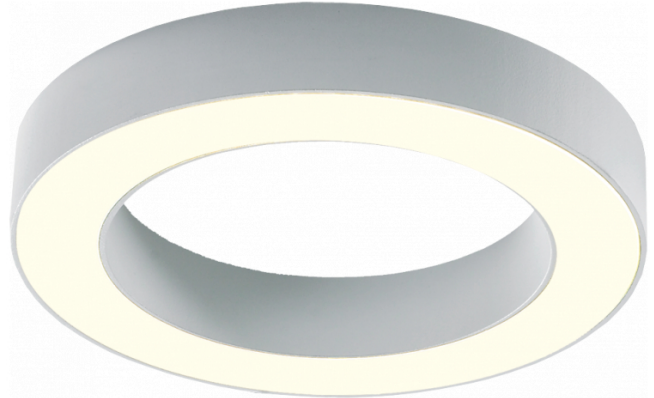

Annoo 3.1
35.16015-9906

Fixture details

Mounting	Wall
Light emission	Diffus
Fitting cover	satin diffusor
Protection rate	IP 65
Housing	Aluminium
Finish	RAL 9006 white aluminium textured
Certificates	CE, ISO 9001

Electric details

Protection class	I
Supply	230V

Lamp details

Lamptype	LED 3000K
Wattage	10W
Luminaire power	10W
Luminaire luminous flux	460
Number	1
Lifetime LED module	L80/B10 = 50000h
Color tolerance	MacAdam 3
CRI	80

Photometric details

CIE Fluxcode	12 35 66 50 100
--------------	-----------------

This luminaire contains built-in LED lamps.

The lamps cannot be changed in the luminaire.

MULTILINE®

35.16015-9906

874/2012