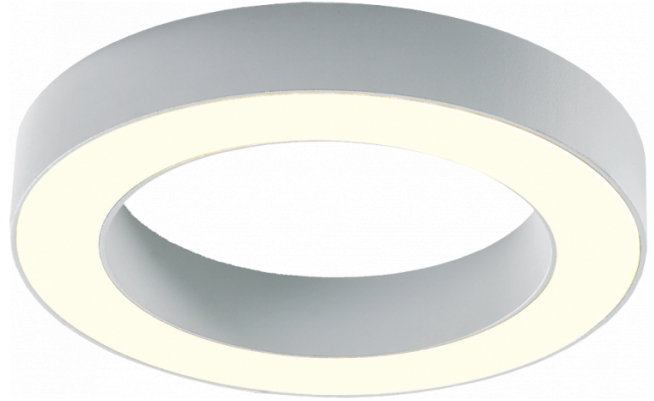

Annoo 3.1
35.16015-9906

Fixture details

Mounting	Wall
Light emission	Diffus
Fitting cover	satin diffusor
Protection rate	IP 65
Housing	Aluminium
Finish	RAL 9006 white aluminium textured
Certificates	CE, ISO 9001

Electric details

Protection class	I
Supply	230V

Lamp details

Lamptype	LED 3000K
Wattage	10W
Luminaire power	10W
Luminaire luminous flux	460
Number	1
Lifetime LED module	L80/B10 = 50000h
Color tolerance	MacAdam 3
CRI	80

Photometric details

CIE Fluxcode	12 35 66 50 100
--------------	-----------------

This luminaire contains built-in LED lamps.

LED

The lamps cannot be changed in the luminaire.

MULTILINE®

35.16015-9906

874/2012