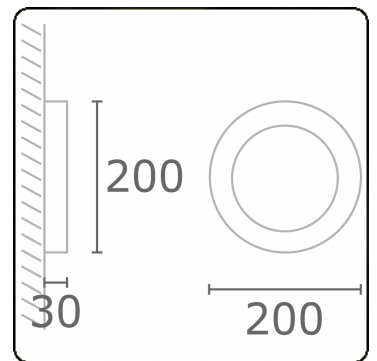

Annoo 3.1
35.16015-9906

Fixture details

Mounting	Wall
Light emission	Diffus
Fitting cover	satin diffusor
Protection rate	IP 65
Housing	Aluminium
Finish	RAL 9006 white aluminium textured
Certificates	CE, ISO 9001

Electric details

Protection class	I
Supply	230V

Lamp details

Lamptype	LED 3000K
Wattage	10W
Luminaire power	10W
Luminaire luminous flux	460
Number	1
Lifetime LED module	L80/B10 = 50000h
Color tolerance	MacAdam 3
CRI	80