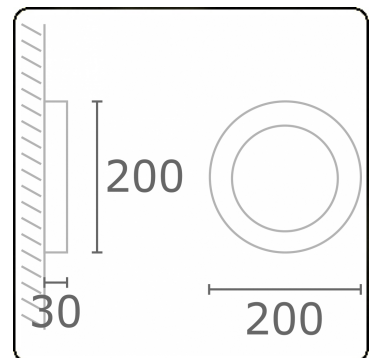

Photometric details

CIE Fluxcode	12 35 66 50 100

This luminaire contains built-in LED lamps.

The lamps cannot be changed in the luminaire.

MULTILINE®

35.16015-9906

874/2012