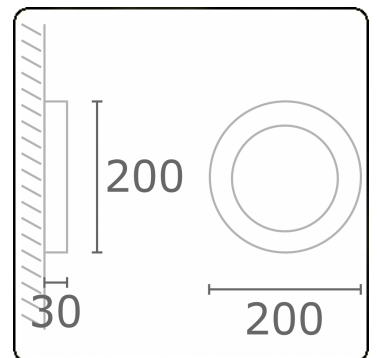

Annoo 3.1
35.16015-9910

Fixture details

Mounting	Wall
Light emission	Diffus
Fitting cover	satin diffusor
Protection rate	IP 65
Housing	Aluminium
Finish	RAL 9016 traffic white textured
Certificates	CE, ISO 9001

Electric details

Protection class	I
Supply	230V

Lamp details

Lamptype	LED 3000K
Wattage	10W
Luminaire power	10W
Luminaire luminous flux	460
Number	1
Lifetime LED module	L80/B10 = 50000h
Color tolerance	MacAdam 3
CRI	80

Photometric details

CIE Fluxcode	12 35 66 50 100
--------------	-----------------

ENERGY

Verkrijgbaar op aanvraag.

Disponible sur demande.

Available on request.

Auf Anfrage.

WXYZ
kWh/1000h