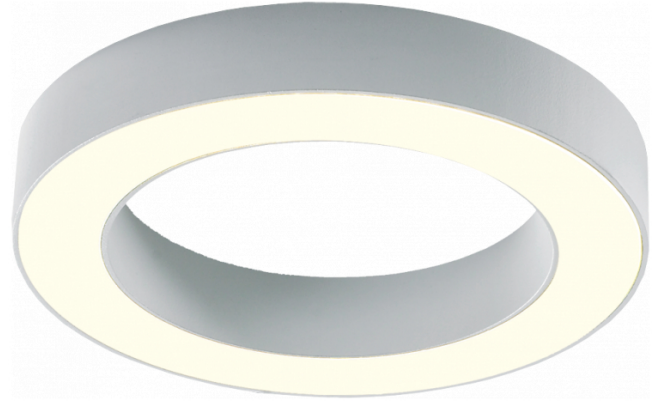

Annoo 3.1
35.16015-9910

Fixture details

Mounting	Wall
Light emission	Diffus
Fitting cover	satin diffusor
Protection rate	IP 65
Housing	Aluminium
Finish	RAL 9016 traffic white textured
Certificates	CE, ISO 9001

Electric details

Protection class	I
Supply	230V

Lamp details

Lamptype	LED 3000K
Wattage	10W
Luminaire power	10W
Luminaire luminous flux	460
Number	1
Lifetime LED module	L80/B10 = 50000h
Color tolerance	MacAdam 3
CRI	80