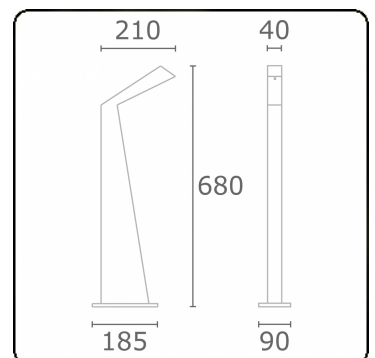

Arcoo
35.15000-9906

Fixture details

Mounting	Ground
Light emission	Diffus
Fitting cover	satin diffusor
Protection rate	IP 65
Housing	Aluminium
Finish	RAL 9006 white aluminium textured
Certificates	CE, ISO 9001

Electric details

Protection class	I
Supply	230V
Control gear box	Power supply 24V DC

Lamp details

Lamptype	LED 3000K
Wattage	4,3W
Gross luminous flux	320
Luminaire power	6W
Number	1
Lifetime LED module	L70/B10 > 50000h
Color tolerance	MacAdam 4
CRI	80

Photometric details

CIE Fluxcode	42 72 90 94 58

This luminaire contains built-in LED lamps.

LED

The lamps cannot be changed in the luminaire.

MULTILINE®

35.15000-9906

874/2012