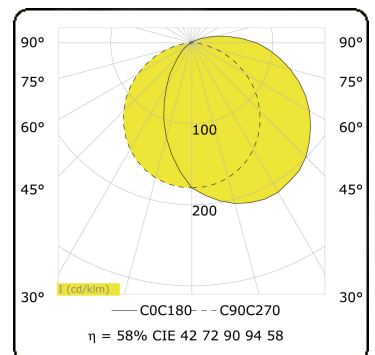

Arcoo
35.15000-9906

Fixture details

Mounting	Ground
Light emission	Diffus
Fitting cover	satin diffusor
Protection rate	IP 65
Housing	Aluminium
Finish	RAL 9006 white aluminium textured
Certificates	CE, ISO 9001

Electric details

Protection class	I
Supply	230V
Control gear box	Power supply 24V DC

Lamp details

Lamptype	LED 3000K
Wattage	4,3W
Gross luminous flux	320
Luminaire power	6W
Number	1
Lifetime LED module	L70/B10 > 50000h
Color tolerance	MacAdam 4
CRI	80

Photometric details

CIE Fluxcode	42 72 90 94 58

This luminaire contains built-in LED lamps.

LED

The lamps cannot be changed in the luminaire.

MULTILINE®

35.15000-9906

874/2012