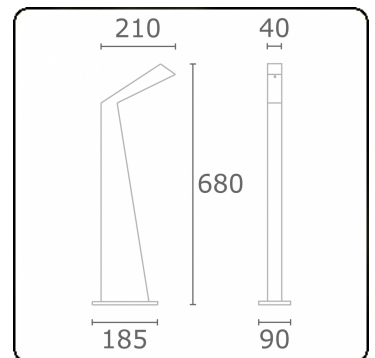

Arcoo
35.15000-9906

Fixture details

Mounting	Ground
Light emission	Diffus
Fitting cover	satin diffusor
Protection rate	IP 65
Housing	Aluminium
Finish	RAL 9006 white aluminium textured
Certificates	CE, ISO 9001

Electric details

Protection class	I
Supply	230V
Control gear box	Power supply 24V DC

Lamp details

Lamptype	LED 3000K
Wattage	4,3W
Gross luminous flux	320
Luminaire power	6W
Number	1
Lifetime LED module	L70/B10 > 50000h
Color tolerance	MacAdam 4
CRI	80

Photometric details

CIE Fluxcode	42 72 90 94 58

This luminaire contains built-in LED lamps.

LED

The lamps cannot be changed in the luminaire.

MULTILINE®

35.15000-9906

874/2012