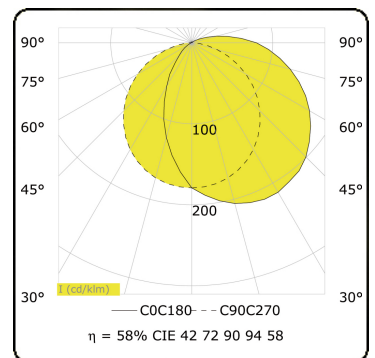

Arcoo
35.15000-9906

Fixture details

Mounting	Ground
Light emission	Diffus
Fitting cover	satin diffusor
Protection rate	IP 65
Housing	Aluminium
Finish	RAL 9006 white aluminium textured
Certificates	CE, ISO 9001

Electric details

Protection class	I
Supply	230V
Control gear box	Power supply 24V DC

Lamp details

Lamptype	LED 3000K
Wattage	4,3W
Gross luminous flux	320
Luminaire power	6W
Number	1
Lifetime LED module	L70/B10 > 50000h
Color tolerance	MacAdam 4
CRI	80

Photometric details

CIE Fluxcode	42 72 90 94 58

This luminaire contains built-in LED lamps.

LED

The lamps cannot be changed in the luminaire.

MULTILINE®

35.15000-9906

874/2012