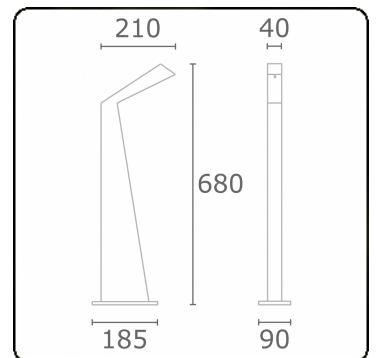

Arcoo
35.15000-9910

Fixture details

Mounting	Ground
Light emission	Diffus
Fitting cover	satin diffusor
Protection rate	IP 65
Housing	Aluminium
Finish	RAL 9016 traffic white textured
Certificates	CE, ISO 9001

Electric details

Protection class	I
Supply	230V
Control gear box	Power supply 24V DC

Lamp details

Lamptype	LED 3000K
Wattage	4,3W
Gross luminous flux	320
Luminaire power	6W
Number	1
Lifetime LED module	L70/B10 > 50000h
Color tolerance	MacAdam 4
CRI	80

Photometric details

CIE Fluxcode	42 72 90 94 58

ENERGY

Verrijgbaar op aanvraag.

Disponible sur demande.

Available on request.

Auf Anfrage.

WXYZ
kWh/1000h

MULTILINE®

2019/2015