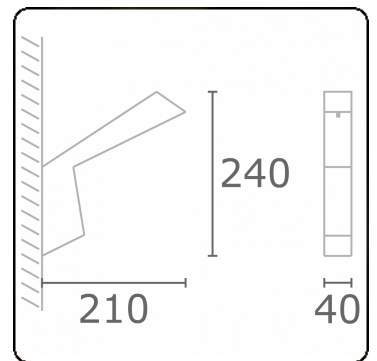

Arcoo
35.15005-9905

Fixture details

Mounting	Wall
Light emission	Diffus
Fitting cover	satin diffusor
Protection rate	IP 65
Housing	Aluminium
Finish	RAL 9011 graphite black textured
Certificates	CE, ISO 9001

Electric details

Protection class	I
Supply	230V
Control gear box	Power supply 24V DC

Lamp details

Lamptype	LED 3000K
Wattage	4,3W
Gross luminous flux	320
Luminaire power	6W
Number	1
Lifetime LED module	L70/B10 > 50000h
Color tolerance	MacAdam 4
CRI	80

Photometric details

CIE Fluxcode	42 72 90 94 58
--------------	----------------

Remarks

Wall

ENERGY

Verrijgbaar op aanvraag.

Disponible sur demande.

Available on request.