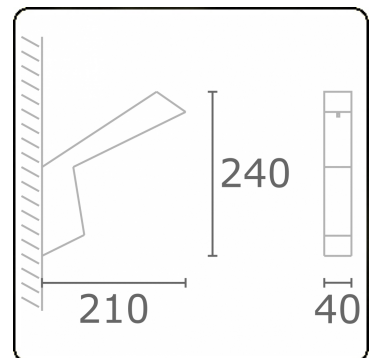

Arcoo
35.15005-9906

Fixture details

Mounting	Wall
Light emission	Diffus
Fitting cover	satin diffusor
Protection rate	IP 65
Housing	Aluminium
Finish	RAL 9006 white aluminium textured
Certificates	CE, ISO 9001

Electric details

Protection class	I
Supply	230V
Control gear box	Power supply 24V DC

Lamp details

Lamptype	LED 3000K
Wattage	4,3W
Gross luminous flux	320
Luminaire power	6W
Number	1
Lifetime LED module	L70/B10 > 50000h
Color tolerance	MacAdam 4
CRI	80

Photometric details

CIE Fluxcode	42 72 90 94 58

Remarks

Wall

This luminaire contains built-in LED lamps.

LED

The lamps cannot be changed in the luminaire.

MULTILINE®

35.15005-9906

874/2012