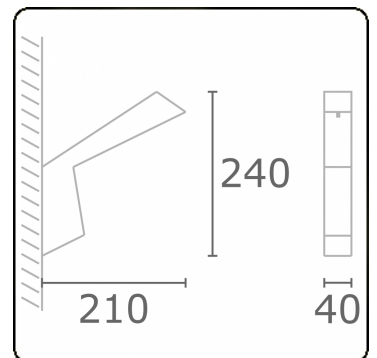

Arcoo
35.15005-9910

Fixture details

Mounting	Wall
Light emission	Diffus
Fitting cover	satin diffusor
Protection rate	IP 65
Housing	Aluminium
Finish	RAL 9016 traffic white textured
Certificates	CE, ISO 9001

Electric details

Protection class	I
Supply	230V
Control gear box	Power supply 24V DC

Lamp details

Lamptype	LED 3000K
Wattage	4,3W
Gross luminous flux	320
Luminaire power	6W
Number	1
Lifetime LED module	L70/B10 > 50000h
Color tolerance	MacAdam 4
CRI	80

Photometric details

CIE Fluxcode	42 72 90 94 58
--------------	----------------

Remarks

Wall

ENERGY

Verrijgbaar op aanvraag.

Disponible sur demande.

Available on request.