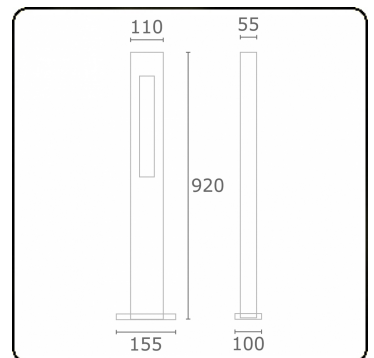

Artres
35.61309-9906

Fixture details

Mounting	Ground
Light emission	Direct
Fitting cover	Glass
Protection rate	IP 65
Housing	Aluminium
Finish	RAL 9006 white aluminium textured
Certificates	CE, ISO 9001

Electric details

Protection class	I
Supply	230V
Control gear box	Current driver

Lamp details

Lamptype	LED 3000K
Wattage	3W
Gross luminous flux	305
Luminaire power	6W
Number	1
Lifetime LED module	L80/B10 = 50000h
Color tolerance	MacAdam 3
CRI	85

Photometric details

CIE Fluxcode	76 89 95 93 37
--------------	----------------

Remarks

Artres 900mm

This luminaire contains built-in LED lamps.

LED

The lamps cannot be changed in the luminaire.

MULTILINE®