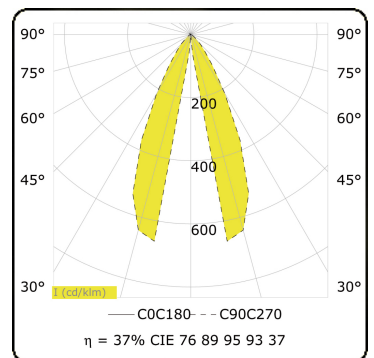

Artres
35.61309-9906

Fixture details

Mounting	Ground
Light emission	Direct
Fitting cover	Glass
Protection rate	IP 65
Housing	Aluminium
Finish	RAL 9006 white aluminium textured
Certificates	CE, ISO 9001

Electric details

Protection class	I
Supply	230V
Control gear box	Current driver

Lamp details

Lamptype	LED 3000K
Wattage	3W
Gross luminous flux	305
Luminaire power	6W
Number	1
Lifetime LED module	L80/B10 = 50000h
Color tolerance	MacAdam 3
CRI	85

Photometric details

CIE Fluxcode	76 89 95 93 37

Remarks

Artres 900mm

This luminaire contains built-in LED lamps.

LED

The lamps cannot be changed in the luminaire.

MULTILINE®

35.61309-9906

874/2012