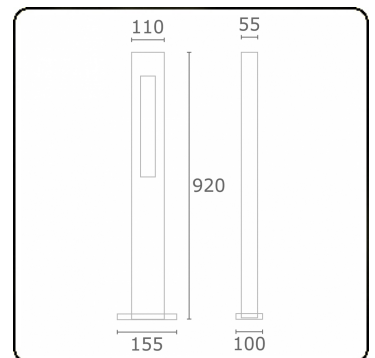

Artres
35.61309-9910

Fixture details

Mounting	Ground
Light emission	Direct
Fitting cover	Glass
Protection rate	IP 65
Housing	Aluminium
Finish	RAL 9016 traffic white textured
Certificates	CE, ISO 9001

Electric details

Protection class	I
Supply	230V
Control gear box	Current driver

Lamp details

Lamptype	LED 3000K
Wattage	3W
Gross luminous flux	305
Luminaire power	6W
Number	1
Lifetime LED module	L80/B10 = 50000h
Color tolerance	MacAdam 3
CRI	85

Photometric details

CIE Fluxcode	76 89 95 93 37
--------------	----------------

Remarks

Artres 900mm

ENERGY

Verrijgbaar op aanvraag.

Disponible sur demande.

Available on request.