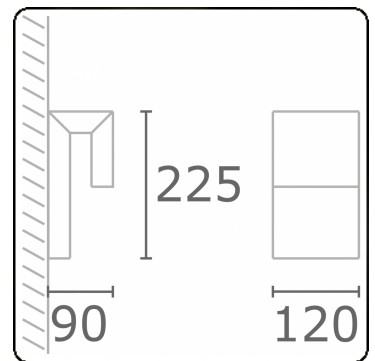

Clip
35.17005-9905

Fixture details

Mounting	Wall
Light emission	Direct
Fitting cover	Sandblasted glass
Protection rate	IP 65
Housing	Aluminium
Finish	RAL 9011 graphite black textured
Certificates	CE, ISO 9001

Electric details

Protection class	I
Supply	230V
Control gear box	Current driver

Lamp details

Lamptype	LED 3000K
Wattage	6W
Gross luminous flux	610
Luminaire power	8W
Number	1
Lifetime LED module	L80/B10 = 50000h
Color tolerance	MacAdam 3
CRI	85

Photometric details

CIE Fluxcode	67 90 98 98 41
--------------	----------------

Remarks

direct or indirect light output

ENERGY

Verrijgbaar op aanvraag.

Disponible sur demande.

Available on request.