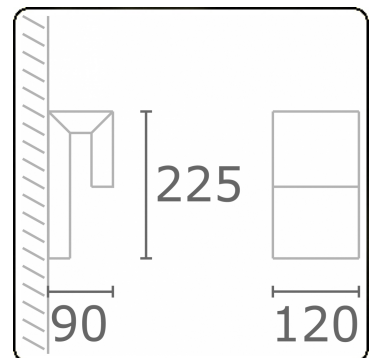

Clip
35.17005-9905

Fixture details

Mounting	Wall
Light emission	Direct
Fitting cover	Sandblasted glass
Protection rate	IP 65
Housing	Aluminium
Finish	RAL 9011 graphite black textured
Certificates	CE, ISO 9001

Electric details

Protection class	I
Supply	230V
Control gear box	Current driver

Lamp details

Lamptype	LED 3000K
Wattage	6W
Gross luminous flux	610
Luminaire power	8W
Number	1
Lifetime LED module	L80/B10 = 50000h
Color tolerance	MacAdam 3
CRI	85

Photometric details

CIE Fluxcode	67 90 98 98 41
--------------	----------------

Remarks

direct or indirect light output

ENERGY

Verrijgbaar op aanvraag.

Disponible sur demande.

Available on request.